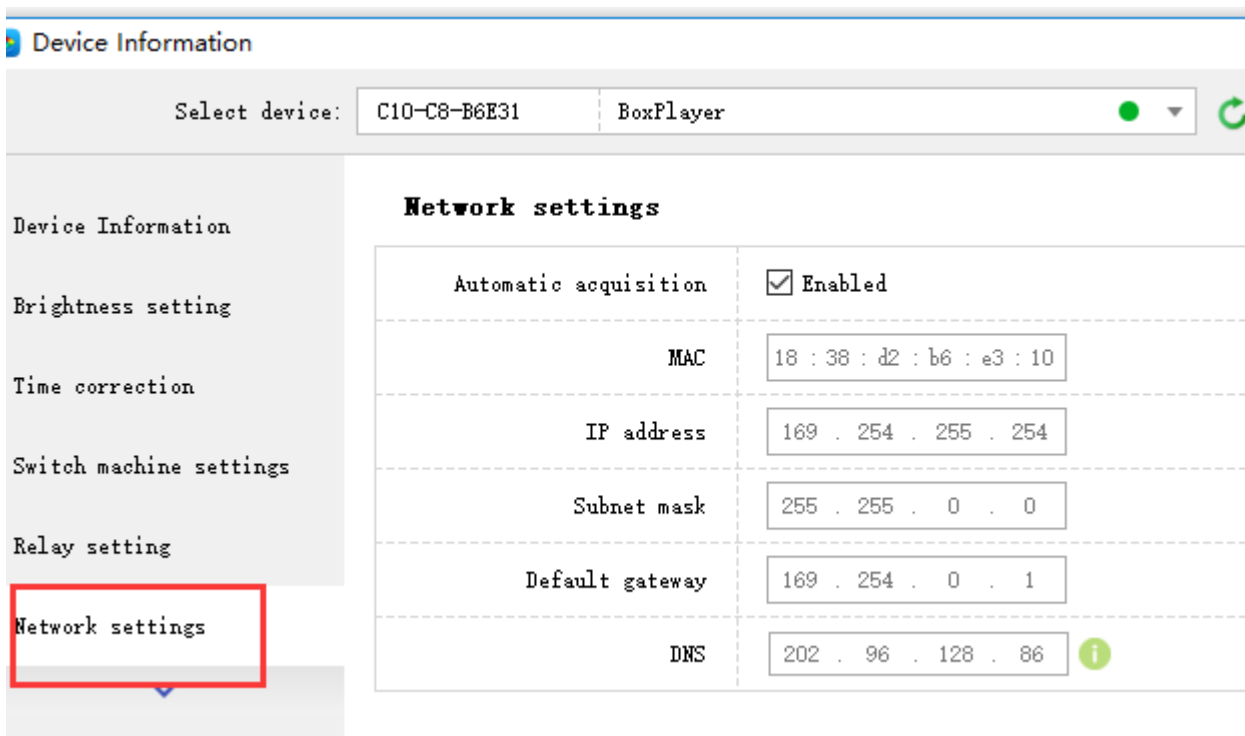

UNITED SIGNS[®]

ARCHITECTURAL SIGNAGE

1, Static network address? Need a default gateway .DNS ,Network requirements for the device.

Please check below steps:

1, Set the IP:

Note: All password that needed is 168.

2, Does the software have a calendar setting where the boards will automatically change based on time of day or weekday?

Each program can set the display schedule as below: