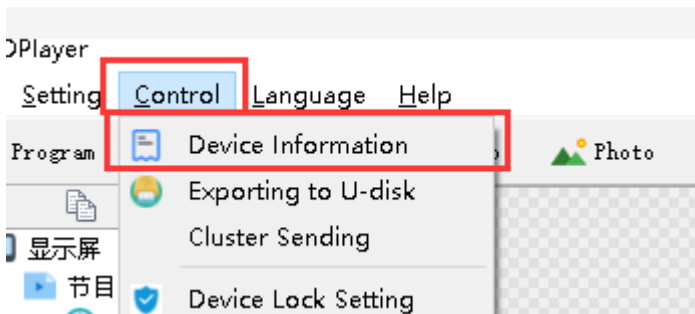

UNITED SIGNS[®]

ARCHITECTURAL SIGNAGE

1, Static network address? Need a default gateway .DNS ,Network requirements for the device.

Please check below steps:

1, Set the IP:

Note: All password that needed is 168.